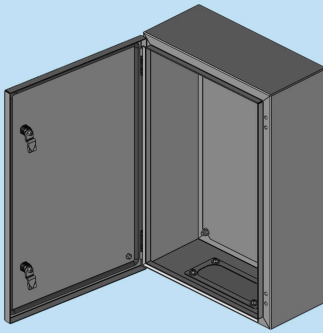

::BOX ENCLOSURES - IP65

ORDER NO	TYPE	DESCRIPTION	DIMENSIONS (WxHxD)mm	THICKNESS	QTY
720 660	Box 6.6-200	Box Enclosures - IP65	600x600x200mm	1.5mm	01
720 665	Box 6.6-250	Box Enclosures - IP65	600x600x250mm	1.5mm	01
720 670	Box 6.6-300	Box Enclosures - IP65	600x600x300mm	1.5mm	01
720 685	Box 6.8-200	Box Enclosures - IP65	600x800x200mm	1.5mm	01
720 690	Box 6.8-250	Box Enclosures - IP65	600x800x250mm	1.5mm	01
720 695	Box 6.8-300	Box Enclosures - IP65	600x800x300mm	1.5mm	01
720 710	Box 6.10-200	Box Enclosures - IP65	600x1000x200mm	1.5mm	01
720 715	Box 6.10-250	Box Enclosures - IP65	600x1000x250mm	1.5mm	01
720 720	Box 6.10-300	Box Enclosures - IP65	600x1000x300mm	1.5mm	01
720 735	Box 6.12-200	Box Enclosures - IP65	600x1200x200mm	1.5mm	01
720 740	Box 6.12-250	Box Enclosures - IP65	600x1200x250mm	1.5mm	01
720 745	Box 6.12-300	Box Enclosures - IP65	600x1200x300mm	1.5mm	01
720 746	Box 6.14-200	Box Enclosures - IP65	600x1400x200mm	1.5mm	01
720 748	Box 6.14-250	Box Enclosures - IP65	600x1400x250mm	1.5mm	01
720 749	Box 6.14-300	Box Enclosures - IP65	600x1400x300mm	1.5mm	01
720 750	Box 6.16-200	Box Enclosures - IP65	600x1600x200mm	1.5mm	01
720 751	Box 6.16-250	Box Enclosures - IP65	600x1600x250mm	1.5mm	01
720 752	Box 6.16-300	Box Enclosures - IP65	600x1600x300mm	1.5mm	01
720 815	Box 8.6-250	Box Enclosures - IP65	800x600x250mm	1.5mm	01
720 820	Box 8.6-300	Box Enclosures - IP65	800x600x300mm	1.5mm	01
720 835	Box 8.8-200	Box Enclosures - IP65	800x800x200mm	1.5mm	01
720 840	Box 8.8-250	Box Enclosures - IP65	800x800x250mm	1.5mm	01
720 845	Box 8.8-300	Box Enclosures - IP65	800x800x300mm	1.5mm	01
720 860	Box 8.10-200	Box Enclosures - IP65	800x1000x200mm	1.5mm	01
720 865	Box 8.10-250	Box Enclosures - IP65	800x1000x250mm	1.5mm	01
720 870	Box 8.10-300	Box Enclosures - IP65	800x1000x300mm	1.5mm	01
720 885	Box 8.12-200	Box Enclosures - IP65	800x1200x200mm	1.5mm	01
720 890	Box 8.12-250	Box Enclosures - IP65	800x1200x250mm	1.5mm	01
720 895	Box 8.12-300	Box Enclosures - IP65	800x1200x300mm	1.5mm	01
720 900	Box 8.14-200	Box Enclosures - IP65	800x1400x200mm	1.5mm	01
720 902	Box 8.14-250	Box Enclosures - IP65	800x1400x250mm	1.5mm	01
720 901	Box 8.14-300	Box Enclosures - IP65	800x1400x300mm	1.5mm	01
720 903	Box 8.16-200	Box Enclosures - IP65	800x1600x200mm	1.5mm	01
720 904	Box 8.16-250	Box Enclosures - IP65	800x1600x250mm	1.5mm	01
720 905	Box 8.16-300	Box Enclosures - IP65	800x1600x300mm	1.5mm	01